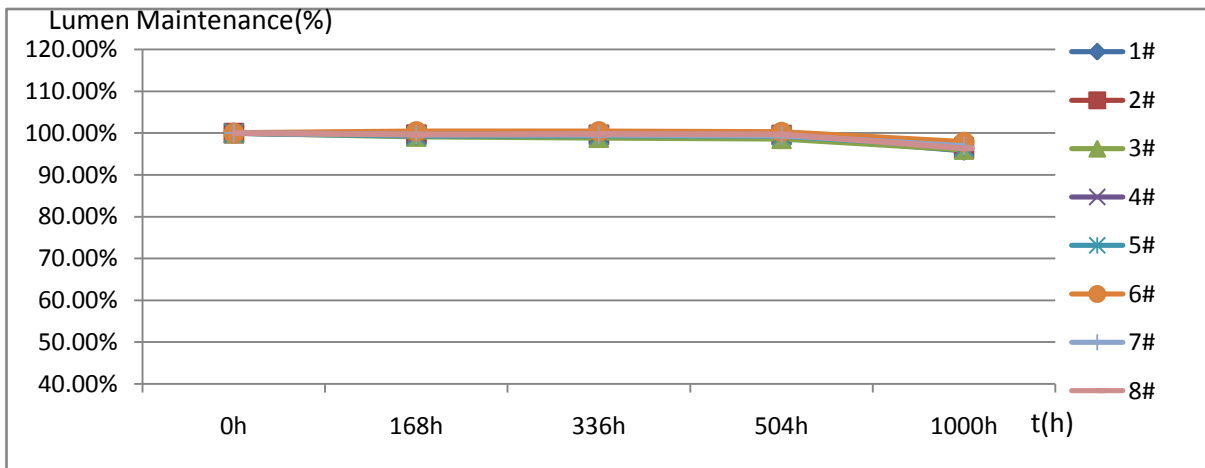

π

Φ

张东杰

杨礼星

Handwritten signature and a black redaction box.