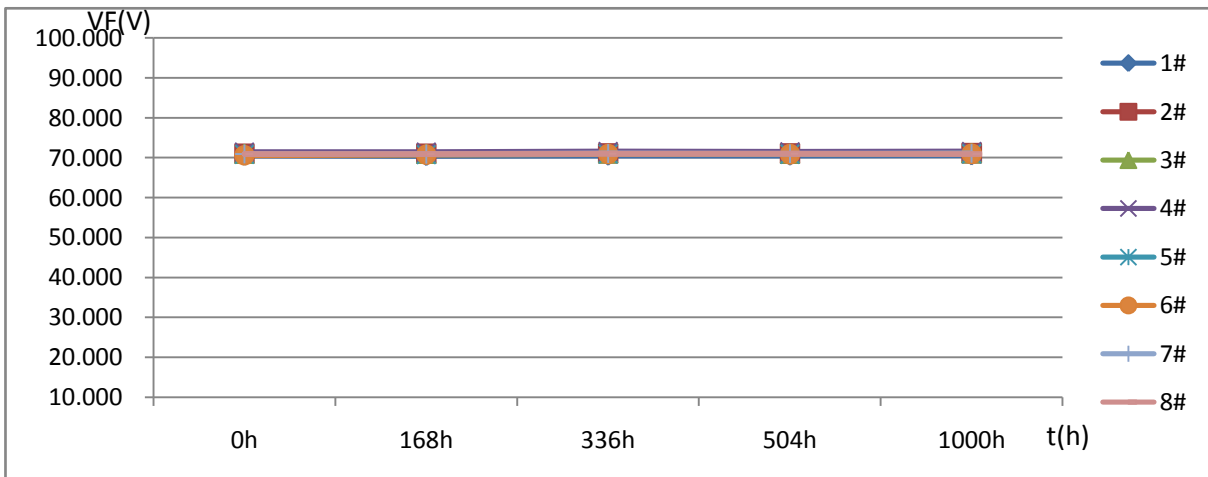

π

Φ

张东杰

杨礼星

Handwritten signature and a black redaction box.